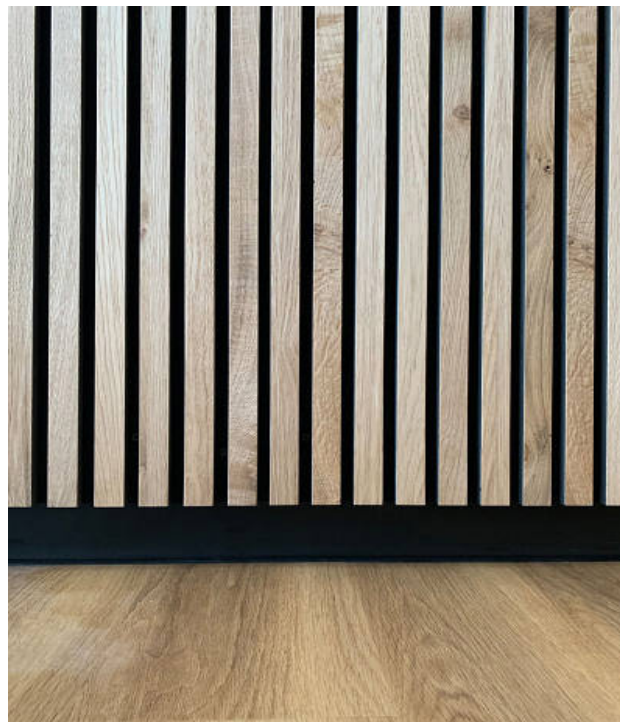

DFB

SOUND OUT[®]
RUSTICA

sales@dfbsales.com

dfbsales.com

SOUND OUT™ RUSTICA

Rustica offers the benefits of PET and the rustic yet stylized aesthetic of our 8 wood veneer finishes. Select from our PET panel options below and pair it with your preferred veneer finish. Rustica can be installed horizontally or vertically on the wall.

- **Product:** Sound Out™ Rustica
- **Composition:** 100% Polyester Fiber (PET) + wood veneer
- **PET Thickness:** 0.47" (12mm)
- **Overall Thickness:** ~1" (25mm) PET+ MDF + Wood Veneer
- **Panel Width:** ~24" (600mm) or 47" (1200mm)
- **Maximum Height:** ~94 (2400mm)
- **Model:** ~1" wide slat, ~0.5" gap
- **Lead Time:** 8 weeks
- **Environmental:** Contains 100% previously recycled polyester fiber