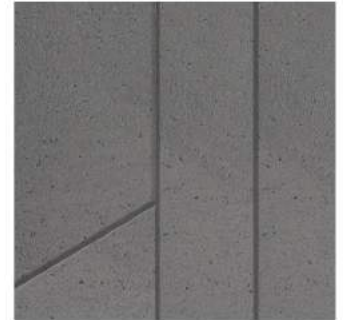

VITRŪV emboss

VITRUV emboss

Vitruv Emboss is a new option in our line of hand applied concrete wall finishes. With Vitruv Emboss, our popular Carrera texture can be embossed with a select geometric pattern. The Carrera texture gives a concrete like appearance. A clear top coat is rolled on for extra durability creating a matte finish. Custom colors and patterns are available upon request. Contact your DFB sales representative for more information.

STANDARD PATTERNS

SLEET

FRACTAL

HEX

STANDARD COLORS

Tundra

Harbor Gray

Ozark Shadows

Galveston Gray

Kendall Charcoal

Black Iron

SPECIFICATIONS

Summary:	Durable decorative concrete system in a multi-part application incorporating a compatible base and finish coat.
Material Thickness:	1/16"
Max run without cross section :	15 feet
Emboss sizes:	1/8" & 3/16"
Acoustics:	ASTM C 423: NRC- 0.1 mounted on 5/8" sheetrock
Environmental:	Vitruv contributes to LEED® v4, Compliance tested by Berkeley analytical for VOC Emission Test Certificate. CDPH compliant.
Custom Emboss:	Custom colors and patterns are available in the Carrera texture only. Please allow 8-10 business days per sample.
Lead time:	Vitruv is mixed in Long Island City, NY. Certain lead times may apply.
Installation:	Hand applied by DFB directly to level 4 finished wall.
Flammability:	System rated Class A; ASTM E84
Scrub Resistance:	15,500 cycles
Maintenance:	Clean with a mild liquid non-abrasive soap (e.g.: Dove, Ivory) diluted 75% with luke-warm water. Gently wipe surface with soft, clean, lint free cloth and carefully wipe off all soap residue. Denatured alcohol can be used in limited quantities to remove greasy or stubborn marks.